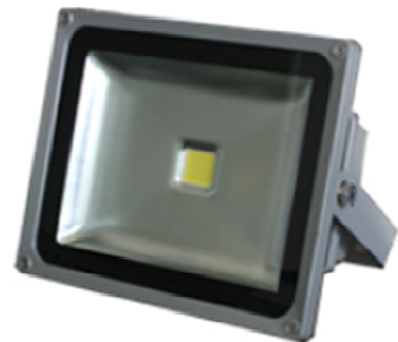

Usage

Easy-Light lamps are extremely suitable for the use in free stall barns. Both for cows as for young stock. For cows, light is of essential concern. This is because of the Melatonin hormone. The cows production of this hormone depends on the amount and type of light. The less or worse the light is, the more cows produce this hormone, which effects the milk-production negatively. The difference in milk-yield will be between 5 and 10 percent.